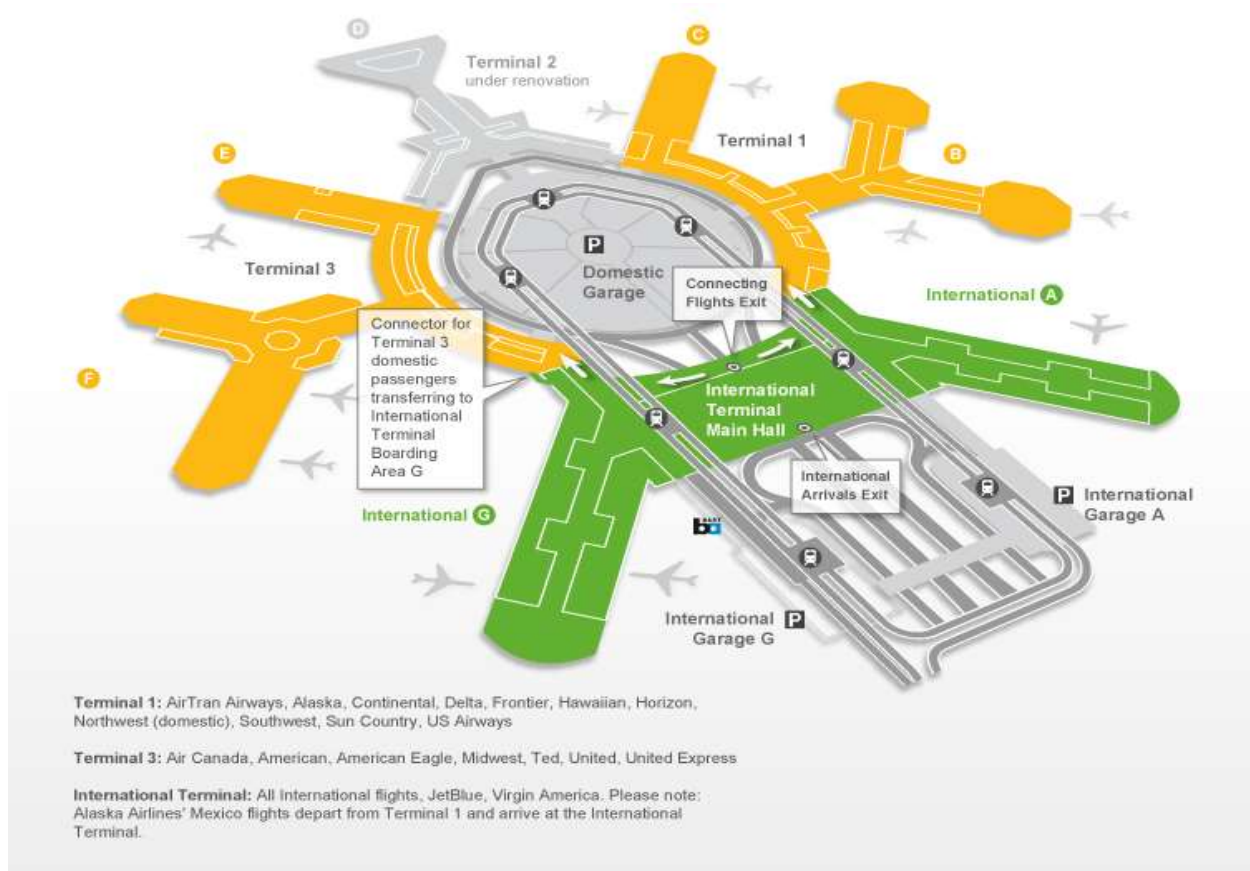

SFO Map and Terminal information.

Terminal 1: Air Tran Airways, Alaska, Continental, Delta, Frontier, Hawaiian, Horizon, Northwest (Domestic), Southwest, Sun Country and US Airways.

Terminal 3: Air Canada, American Eagle, Midwest, Ted, United and United Express.

International Terminal: All international flights, JetBlue, Virgin America. Please note: Alaska Airlines Mexico flights depart from terminal 1 and arrive at International Terminal.

DAILY SFO AIRPORT SHUTTLE SCHEDULE