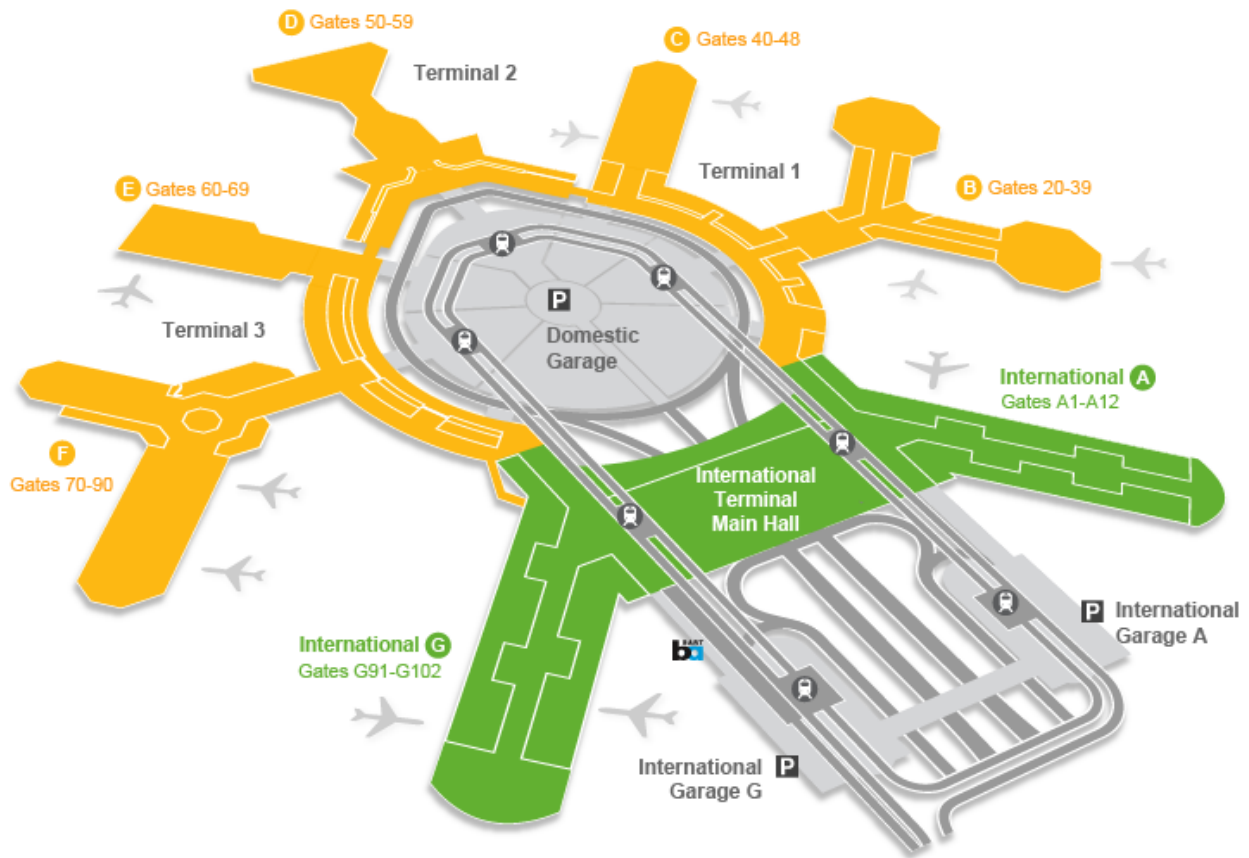

# SFO Map and Terminal Information.

- Terminal 1:** Delta, Frontier and Southwest
- Terminal 2:** American, Virgin America
- Terminal 3:** United (Domestic)
- International :** All International Flights, Alaska, JetBlue, Virgin America (Mexico Arrivals Only), BART Station